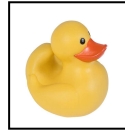

Two horizontal lines for handwriting practice, with a shaded gray band between them.

NIE!KAO

Apfel

Two horizontal lines for handwriting practice, with a shaded gray band between them.

NIE!KAO

Arm

Three horizontal lines for writing, with the middle line shaded gray.

NIE!KAO

Ameise

Three horizontal lines for writing, with the middle line shaded gray.

NIE!KAO

Ananas

Three horizontal lines for writing, with a grey shaded band in the middle.

NIE!KAO

Auge

Three horizontal lines for writing, with a grey shaded band in the middle.

NIE!KAO

Ast

Three horizontal lines for handwriting practice: a top line, a middle shaded line, and a bottom line.

NIE!KAO

Auto

Three horizontal lines for handwriting practice: a top line, a middle shaded line, and a bottom line.